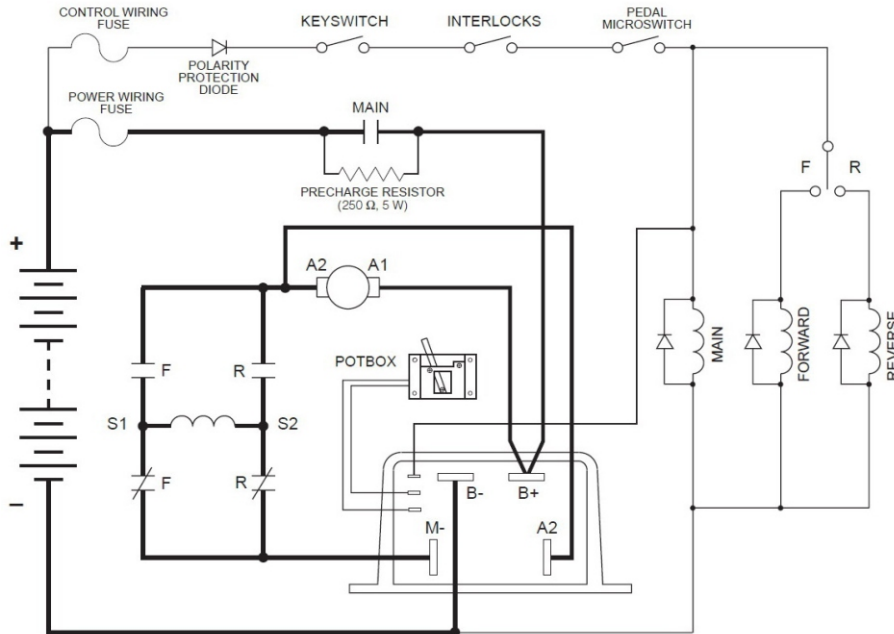

DC MOTOR CONTROLLER

For Series Motor
And Permanent Magnet Motor
24 - 48 VDC 300 A

PPMsiri

FOR SDC2430-01 , SDC4830-01

WIRING DIAGRAM SERIES MOTOR

WIRING DIAGRAM PERMANENT MOTOR